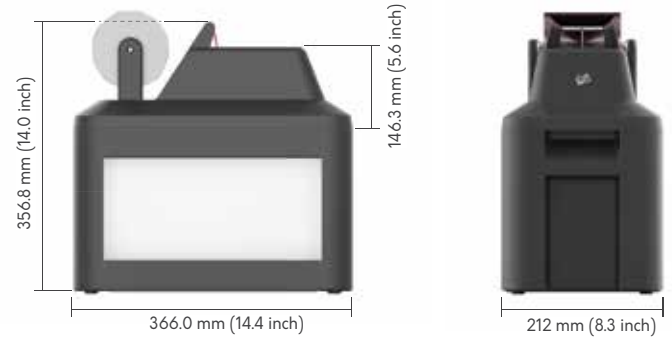

Specifications

PRINTING

- Shreddable Ribbon Type: Dye-Sublimation Ribbon, Resin & Wax Ribbon
- Shreddable Ribbon Width: 60mm to 90mm (Installable Ribbon Core Width: Max. 120 mm)
- Installable Ribbon Diameter: Max. Ø80
- Shredding Speed: Max. 20 meters/minute
- Shredder Bin Capacity: 10 Rolls (YMCKO, 250 cards/roll)
- Cutting Type: Twisted Micro Cut *patent pending
- Shredded Particle Size: Approx. 2.5mm
- Control: Speed (Normal or Fast Mode), Start & Stop, Reverse
- Auto Stop: Finished Shredding, Full Waste Bag
- Interface: 4 LEDs, 3 Buttons
- Power Supply: Free Voltage (AC100/240V, 50-60Hz)
- Power Consumption: 24V, 2A
- Temperature/humidity: 15-35°C/35-70%
- Dimensions (W x H x L): 212 x 357 x 366mm/8.3 x 14.0 x 14.4 inch

DIMENSIONS