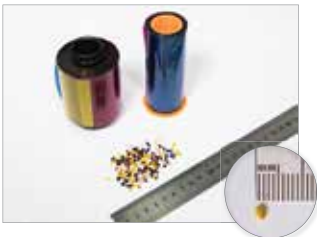

Complete Shredding

IDP's uses a Twisted Micro-Cut Technology to completely shred ribbon panels into tiny particles. (*patent pending)