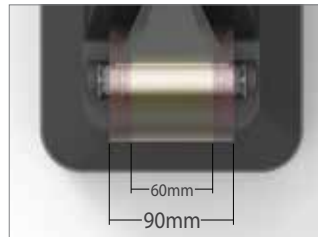

Flexible Ribbon Compatibility

The SMART-BIT can accommodate all of the industry's direct-to-card desktop printer ribbons.